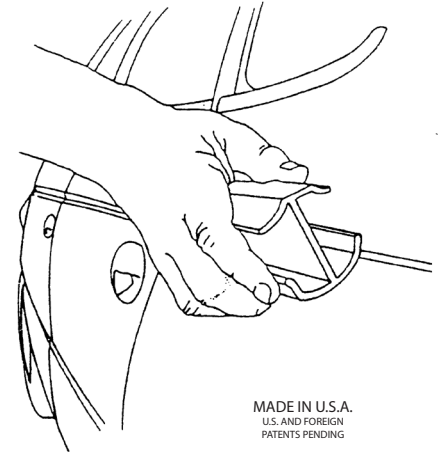

- Specially designed for Today's Vehicles.

93-00 Ranger PU
Lower Line
Dr & Qtr

86-95 Taurus/
92-95 Sable
Upper Line
Fndr, Dr & Qtr

- Multiple Sanding Surfaces Make Lines and Edges Easy to Sand.

EACH STICK INCLUDES AN ILLUSTRATED POSITIONING GUIDE (EXAMPLE ABOVE)

Colors:
Detailed Breakdown

Green:

Ford Mercury
Lincoln

Yellow:

Buick GMC
Cadillac Oldsmobile
Chevrolet Pontiac

Blue:

Chrysler Jeep
Dodge Plymouth
Eagle

Red:

Acura Lexus
Datsun Mazda
Honda Mitsubishi
Hyundai Nissan
Infiniti Subaru
Isuzu Suzuki
Kia Toyota

Purple:

Audi Mercedes
BMW Saab
Jaguar Volkswagon
Land Rover Volvo

Orange:

Universal Profiles:
Misc. Vehicles, Random Ra-
diuses (concave & convex),
Flats, & Angles

Individual sets include:

- 6 STYLE-STYX™
- 4 Pieces ea. of 80 & 40 grit SUPER-FLEX® sandpaper
- 1 Roller (sandpaper applicator)
- 1 Vehicle application booklet

© 2004 All Rights Reserved

BR628