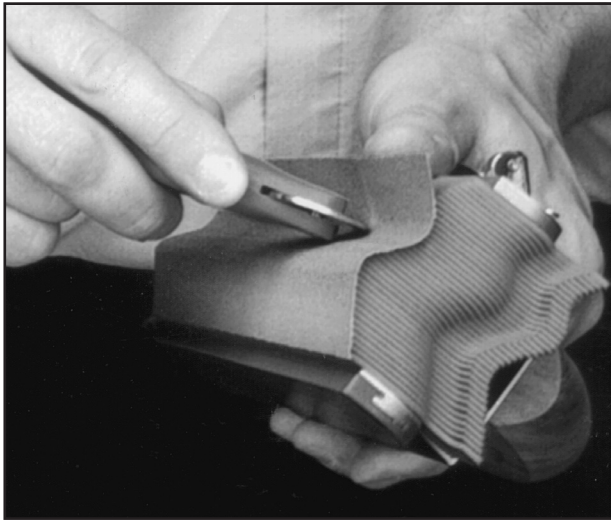

Specially designed for **STYLE-LINE[™]** Contour Sanders

SUPER-FLEX[®] Sandpaper doesn't load up and lasts up to five times longer than ordinary sandpaper

STYLE-LINER[™]

Multi-Contour Sander (fully adjustable)
2-3/4" x 10" Sheets