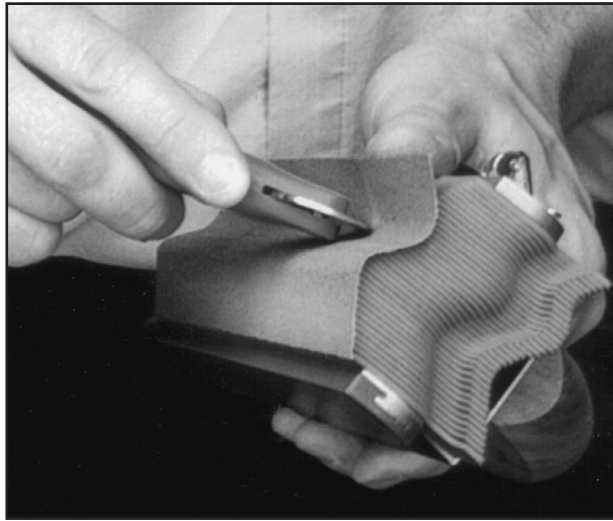

Specially designed for **STYLE-LINE[™]** Contour Sanders

SUPER-FLEX[®] Sandpaper doesn't load up and lasts up to five times longer than ordinary sandpaper

STYLE-LINER[™]

Multi-Contour Sander (fully adjustable)
2-3/4" x 10" Sheets