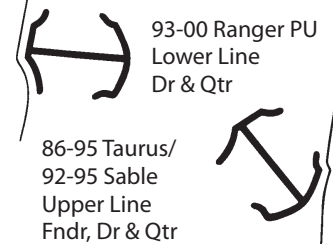

STYLE-STYX™

CONTOURED SANDING STICKS

User Guide for Ordering Individual STYX and STYX Sets

Stick Color Represents Vehicle Manufacturer or Group of Manufacturers

When ordering, indicate the length of stick by adding a 5", 10", or 15" to the master part #. (Example: 5" Ford STYX = 1101-5).

0101	Roller - Sandpaper Applicator	Necessary for Concave Stick Curvatures
------	-------------------------------	--

0102	Vehicle Application Booklet	Illustrated Positioning Guide
------	-----------------------------	-------------------------------

DOMESTIC and FOREIGN SETS
available in 5", 10", & 15" lengths

- Specially designed for Today's Vehicles.

- Multiple Sanding Surfaces Make Lines and Edges Easy to Sand.

EACH STICK INCLUDES AN ILLUSTRATED POSITIONING GUIDE (EXAMPLE ABOVE)