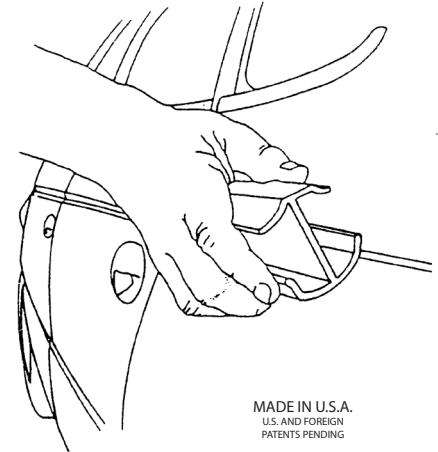

Each stick includes (1) Illustrated positioning guide, (1) 40-grit & (1) 80-grit SUPER-FLEX® sandpaper.

Master Part #	STYLE-STYX™ Description	Color(s)	Part # Breakdown per stick length		
			5"	10"	15"
0801	DOMESTIC SET Ford, GM, & Chrysler	Green Yellow Blue	0801-5	0801-10	0801-15
1101	Ford Vehicles Ford, Lincoln, & Mercury	Green	1101-5	1101-10	1101-15
1102			1102-5	1102-10	1102-15
2101	GM Vehicles Chevrolet, GMC, etc.	Yellow	2101-5	2101-10	2101-15
2102			2102-5	2102-10	2102-15
3101	Chrysler Vehicles Chrysler, Dodge, Jeep, etc.	Blue	3101-5	3101-10	3101-15
3102			3102-5	3102-10	3102-15

DOMESTIC and FOREIGN SETS
available in 5", 10", & 15" lengths

- Specially designed for Today's Vehicles.

- Multiple Sanding Surfaces Make Lines and Edges Easy to Sand.

EACH STICK INCLUDES AN ILLUSTRATED POSITIONING GUIDE (EXAMPLE ABOVE)